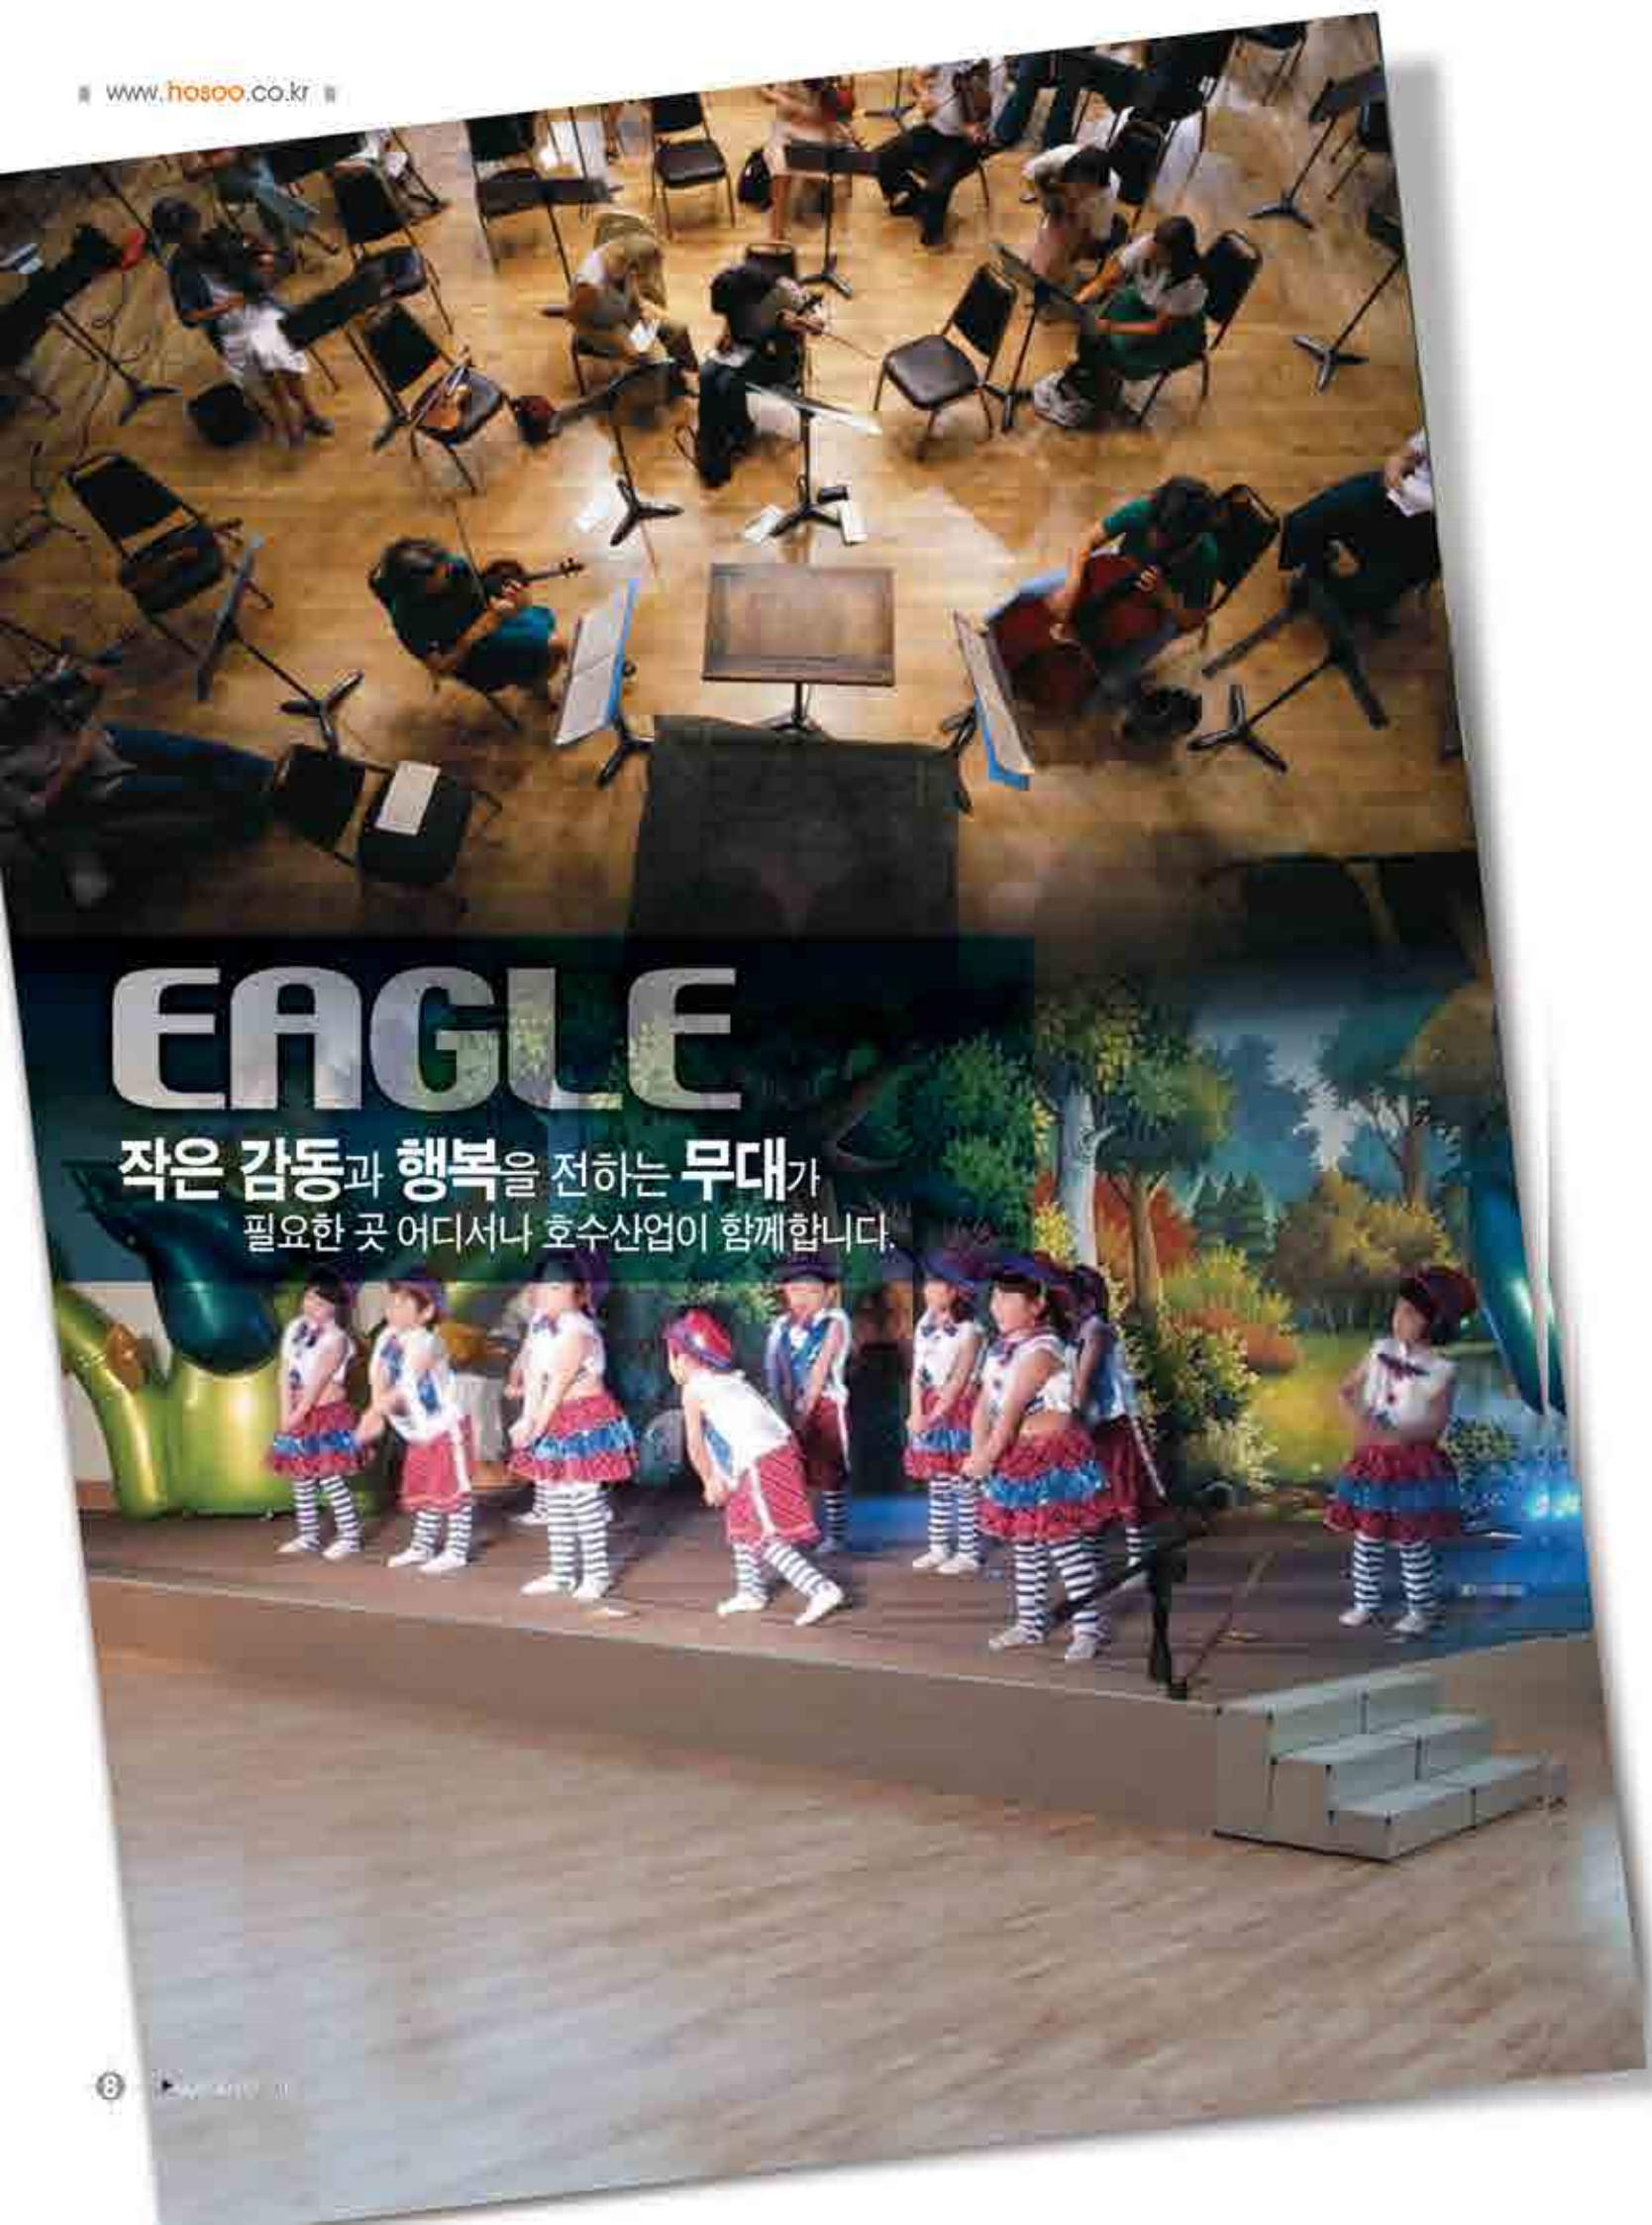

실용신안

■ Demountable Legs

■ Available Height of legs: 200, 400, 600, 800 & 1,000mmH

■ The Steel Clamp hold each of legs

▲ 수평 조절볼트